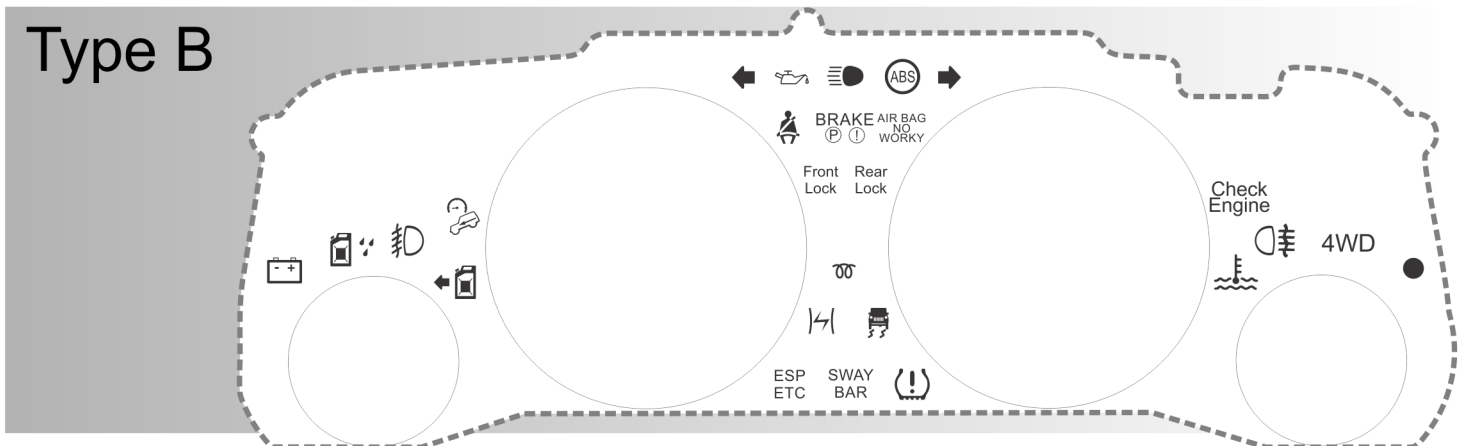

JEEP® WRANGLER JK - JKU INDICATOR LIGHT IDENTIFICATION FOR AFTERMARKET GAGUES

AzzysDesignWorks.com

Jeep® has several gauge clusters available for their models through any given time span.
Please let us know which of these matches your existing cluster layout.
If yours is not shown, please send us a photo so we can match.

Type A

Type B