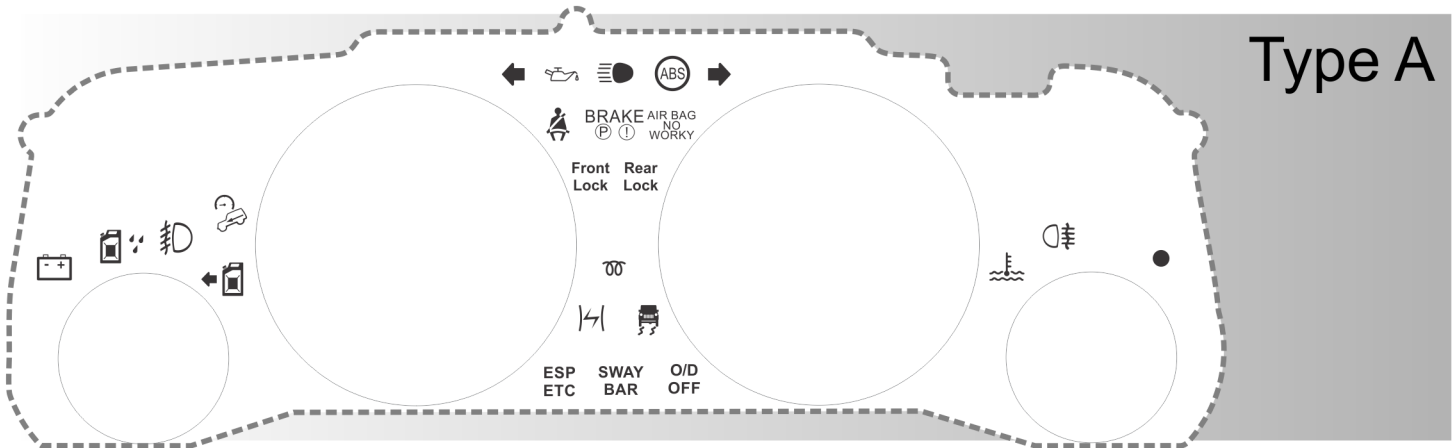

JEEP® WRANGLER JK - JKU INDICATOR LIGHT IDENTIFICATION FOR AFTERMARKET GAGUES

AzzysDesignWorks.com

Jeep® has several gauge clusters available for their models through any given time span.
Please let us know which of these matches your existing cluster layout.
If yours is not shown, please send us a photo so we can match.

Type A

Type B